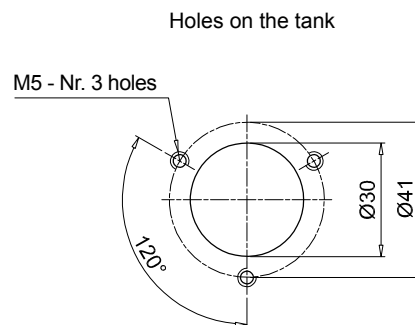

TA46

Screwed flange

TA46

Threaded connection