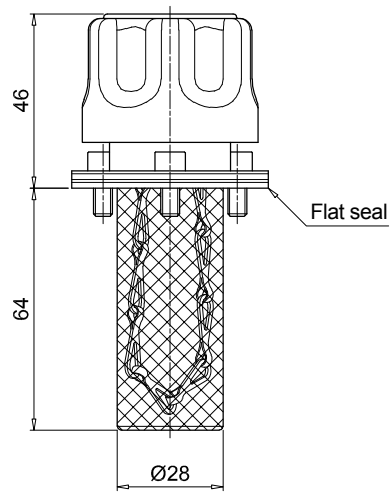

Materials (version B)

- Cover: Chrome plated steel
- Filter element: Resin impregnated paper, Polyurethane
- Flange: Galvanized steel
- Connection: Galvanized steel
- Seals: NBR
- Chain: Brass
- Screws: Galvanized steel
- Basket: Galvanized steel

Temperature

From -25 °C to +100 °C

Weight

TA 46 B 0.10 kg
TA 46 G/N 0.11 kg

Designation & Ordering code

COMPLETE FILLER PLUG

Serie TA46	Configuration example 1:	TA46	B	03	A	0	0	1	P01
	Configuration example 2:	TA46	G	10					P01
Connections									
B	Screwed flange with bayonet mount								
G	G 1/4"								
N	1/4" NPT								
Filtration rating									
03	Resin impregnated paper	3 μ m							
10	Polyurethane	10 μ m							
Seals									
A	NBR	Connection:	B	G	N				
Valve									
0	Without valve	Connection:	B	G	N				
Version									
0	Standard	Connection:	B	G	N				
Basket									
1	With basket	Connection:	B	G	N				
Execution									
P01 MP Filtri standard									
Pxx Customized									

TA46

Screwed flange

TA46

Threaded connection