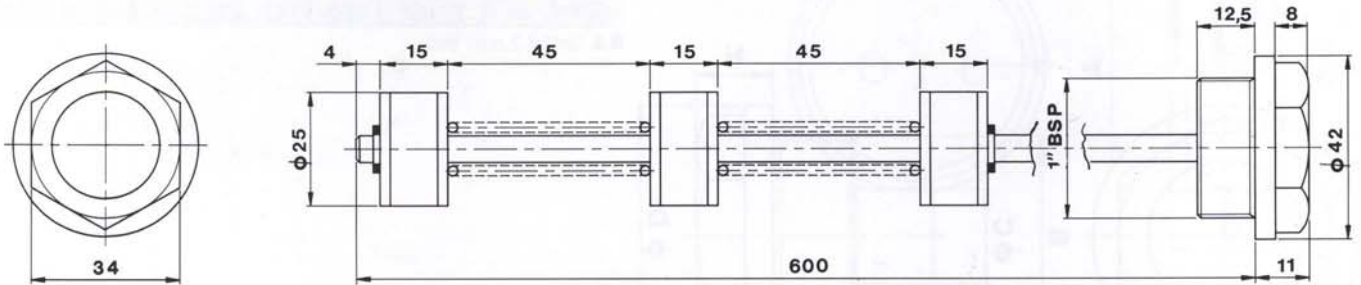

SMA SERIES

DIMENSIONS

N.B. Gasket 2 mm. thick.

SPARE PARTS

SIZE	FIBRE GASKET
G33	1.026.905

ORDERING INFORMATION