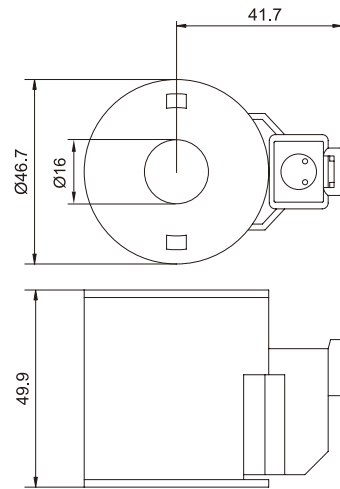

SOLENOID COIL DATA 10 series

线圈数据

Coil Must Be Installed With Lettering Up
 安装线圈时，字母必须朝上

Unit=Millimeters

HIRSCHMANN

DOUBLE LEADS

Deutsch Connector
(Water-proof Coil)