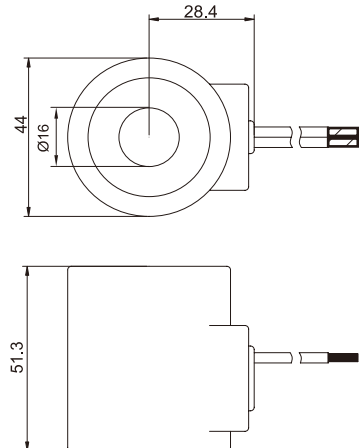

SOLENOID COIL DATA 10 series

线圈数据

Coil Must Be Installed With Lettering Up
 安装线圈时，字母必须朝上

Unit=Millimeters

HIRSCHMANN

DOUBLE LEADS

Deutsch Connector
(Water-proof Coil)