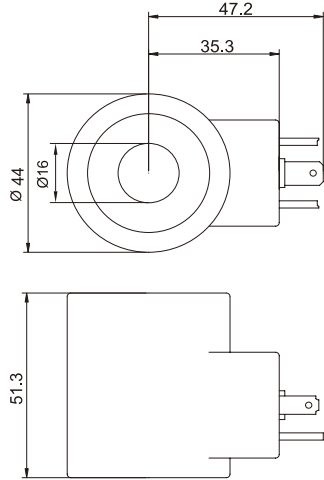

SOLENOID COIL DATA 10 series

线圈数据

Coil Must Be Installed With Lettering Up
 安装线圈时，字母必须朝上

Unit=Millimeters

HIRSCHMANN

DOUBLE LEADS

Deutsch Connector
(Water-proof Coil)